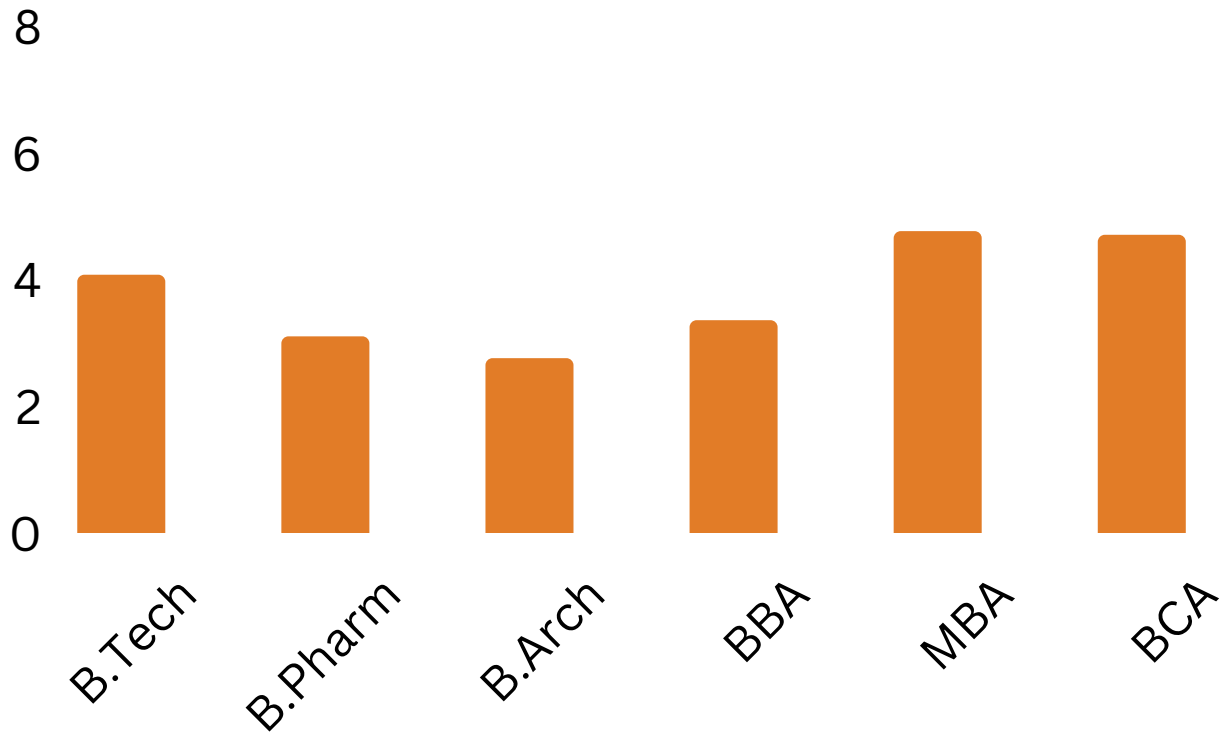

* Offered in affiliation with IP University, New Delhi

Highest CTC

2022-23 Placement Statistics

Shrishti Garg, student of B.Tech bags highest CTC of **Rs. 7,00,022 /-** from

TATA
CONSULTANCY
SERVICES

Average CTC

2022-23 Placement Statistics

Saurabh Roy & Manisha Saini,
student of BCA bags CTC
of **Rs. 5,00,000 /-** from

Companies Visited

2022-23 Placement Statistics

9 Offers

8 Offers

4 Offers

3 Offers

3 Offers

Pharmacy Recruiters performed best in 2022-23, in terms of most offers per company.

Batch Profile

2022-23 Placement Statistics

64 Female Students

189 Male Students

All Students with more than 90.00 % in academics placed with CTC more than Rs. 4,00,000 /-