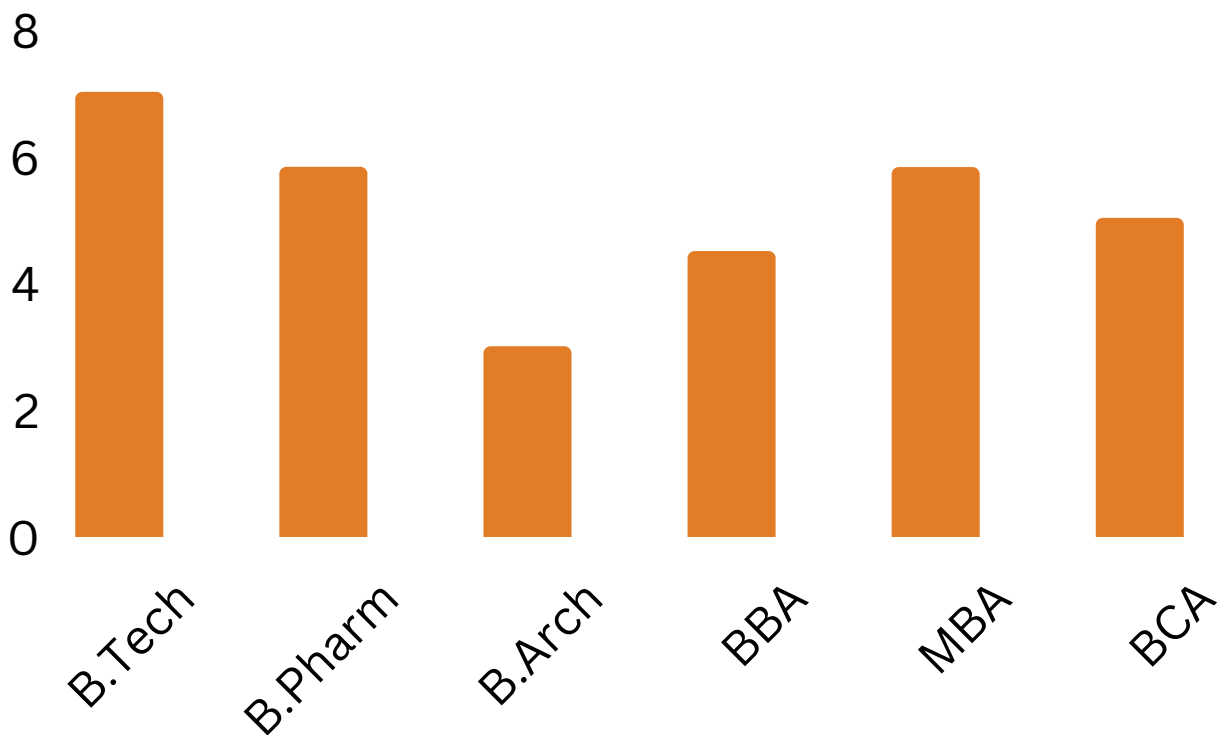

Programs Offered

18 years of Academic Excellence

Engineering	B. Tech	Computer Science	90
		Computer Science (AI & ML)	60
		Computer Science (Data Science)	30
		Mechanical	30
		Civil	30
Pharmacy	B. Pharm		100
		D. Pharm	60
		M. Pharm	Pharmaceutics
Architecture	B. Arch		40
Management	BBA*		45
		B.Com	60
		BFSI	60
		MBA	Marketing / HR / Finance
Polytechnic	Diploma	Mechanical	120
		Civil	60
Other Courses	BCA*		30

* Offered in affiliation with IP University, New Delhi

Highest CTC

2022-23 Placement Statistics

Shrishti Garg, student of B.Tech bags highest CTC of **Rs. 7,00,022 /-** from

TATA
CONSULTANCY
SERVICES

Average CTC