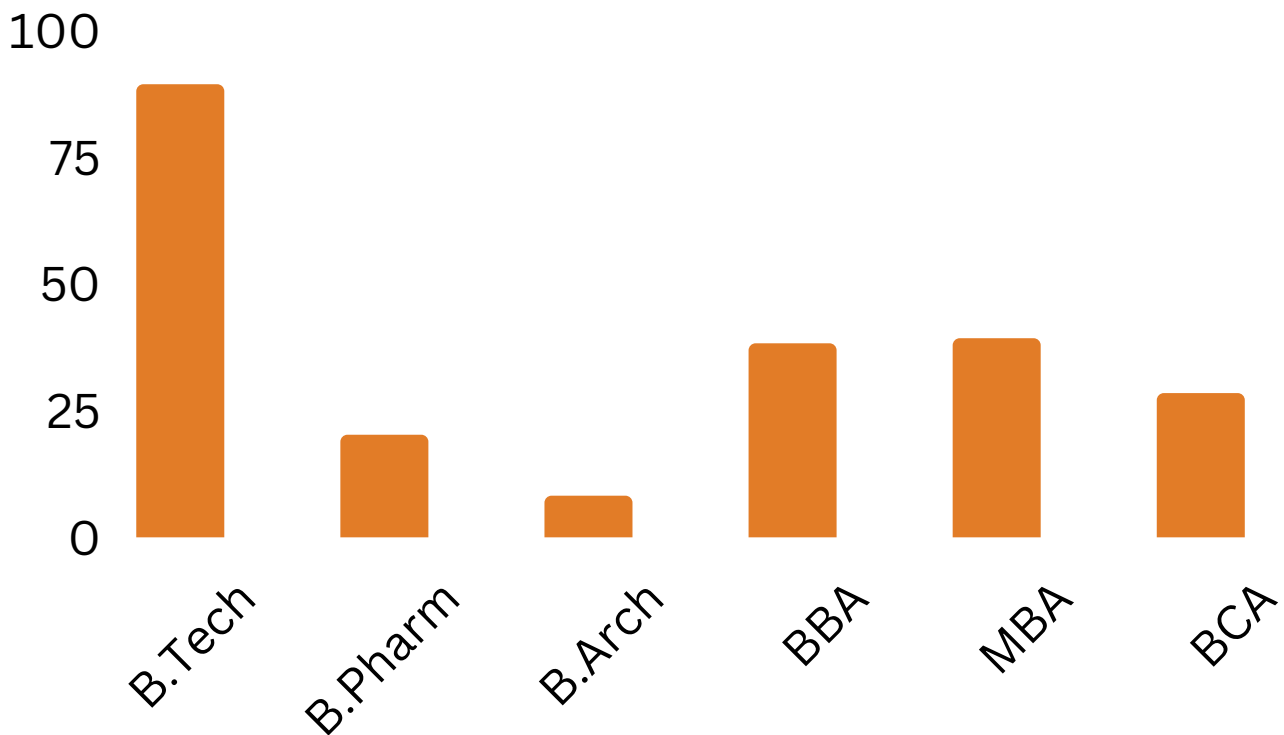

2022-23 Placement Statistics

Saurabh Roy & Manisha Saini,
student of BCA bags CTC
of **Rs. 5,00,000 /-** from

Companies Visited

2022-23 Placement Statistics

9 Offers

8 Offers

4 Offers

3 Offers

3 Offers

Pharmacy Recruiters performed best in 2022-23, in terms of most offers per company.

Batch Profile

2022-23 Placement Statistics

64 Female Students

189 Male Students

All Students with more than 90.00 % in academics placed with CTC more than Rs. 4,00,000 /-