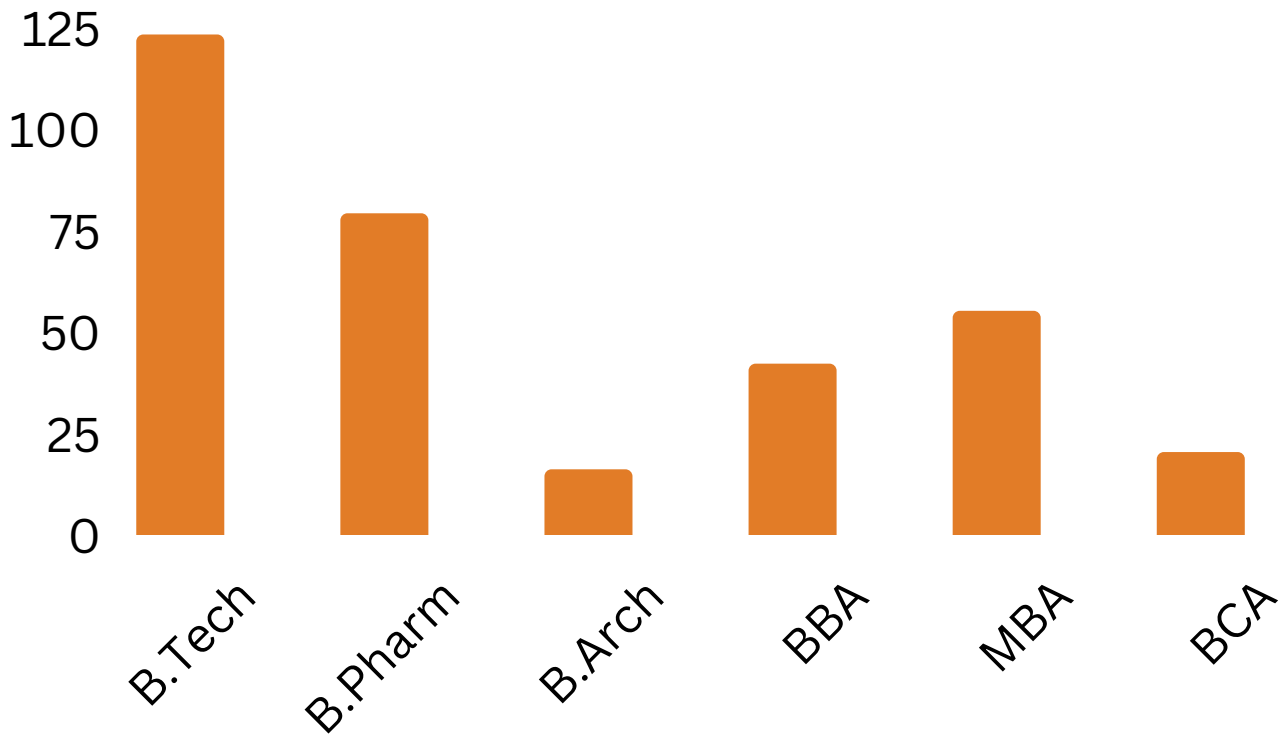

2022-23 Placement Statistics

Saurabh Roy & Manisha Saini,
student of BCA bags CTC
of **Rs. 5,00,000 /-** from

Companies Visited

2022-23 Placement Statistics

9 Offers

8 Offers

4 Offers

3 Offers

3 Offers

Pharmacy Recruiters performed best in 2022-23, in terms of most offers per company.

Batch Profile

2022-23 Placement Statistics

64 Female Students

189 Male Students

All Students with more than 90.00 % in academics placed with CTC more than Rs. 4,00,000 /-